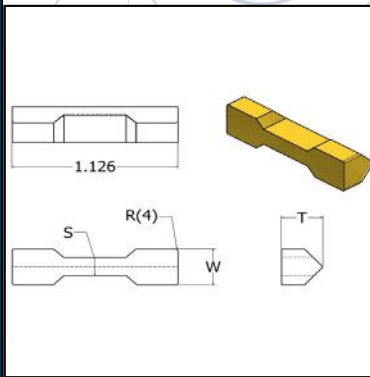

Grooving/K-Notch

Part #	EDP #	W	S	T
KCDB 125	PG1546	.125	.106	.250
KCDB 156	PG1547	.156	.106	.250
KCDB 188	PG1548	.188	.144	.250
KCDB 218	PG1549	.218	.144	.250
KCDB 250	PG1550	.250	.144	.250
KCDB 281	PG1551	.281	.202	.337
KCDB 312	PG1552	.312	.202	.337
KCDB 344	PG1553	.344	.276	.337
KCDB 375	PG1554	.375	.276	.337