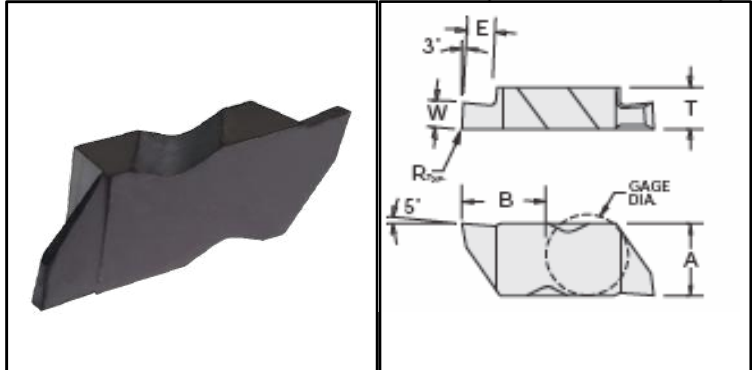

Grooving/K-Notch

Part #	EDP #	W	R	E	T	A
KNP-2031R	PG1448	.031-.047	.002	.05	.150	.219
KNP-2031L	PG1449	.031-.047	.002	.05	.150	.219
KNP-2058R	PG1454	.058	.005	.05	.150	.219
KNP-2058L	PG1455	.058	.005	.05	.150	.219
KNP-2062R	PG1456	.062	.005	.110	.150	.219
KNP-2062L	PG1457	.062	.005	.110	.150	.219
KNP-2094R	PG1458	.094-.125	.005	.110	.150	.219
KNP-2094L	PG1459	.094-.125	.005	.110	.150	.219
KNP-3031R	PG1462	.031	.002	.05	.195	.344
KNP-3031L	PG1463	.031	.002	.05	.195	.344
KNP-3047R	PG1464	.047	.005	.075	.195	.344
KNP-3047L	PG1465	.047	.005	.075	.195	.344
KNP-3062R	PG1466	.062-.078	.005	.120	.195	.344
KNP-3062L	PG1467	.062-.078	.005	.120	.195	.344
KNP-3088R	PG1472	.088-.094	.005	.180	.195	.344
KNP-3088L	PG1473	.088-.094	.005	.180	.195	.344
KNP-3097R	PG1476	.097	.010	.180	.195	.344
KNP-3097L	PG1477	.097	.010	.180	.195	.344
KNP-3185R	PG1492	.185-.189	.020	.180	.195	.344
KNP-3185L	PG1493	.185-.189	.020	.180	.195	.344
KNP-3250R	PG1496	.250	.020	.180	.250	.344
KNP-3250L	PG1497	.250	.020	.180	.250	.344
KNP-4125R	PG1498	.125	.005	.250	.255	.453
KNP-4125L	PG1499	.125	.005	.250	.255	.453
KNP-4189R	PG1500	.189	.020	.250	.255	.453
KNP-4189L	PG1501	.189	.020	.250	.255	.453