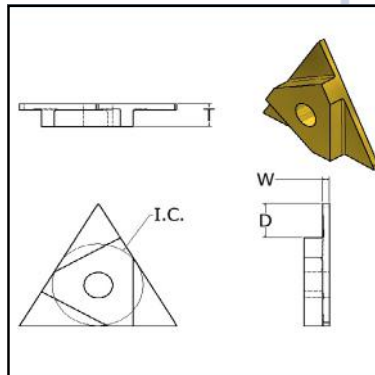

Grooving/K-Notch

Part #	EDP #	W	D	I.C.	T
TNMA 32	PG1526	.062 - .125	.150	.375	.127
TNMA 43	PG1528	.062 - .147	.156	.500	.189
TNMA 54	PG1530	.125 - .250	.275	.625	.252
TNMA 64	PG1532	.125 - .250	.335	.750	.250
TNMA 66	PG1533	.125 - .375	.335	.750	.375