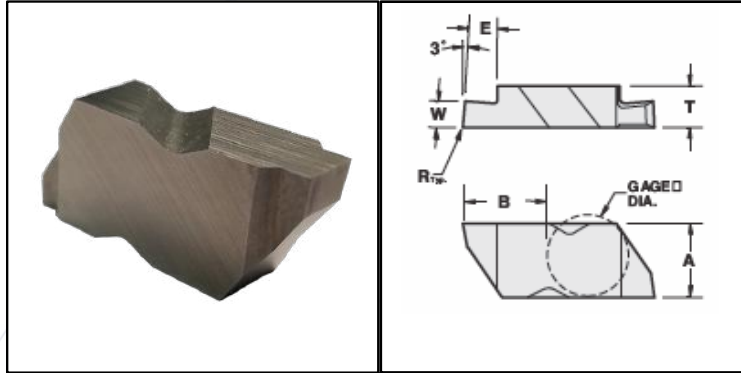

Grooving/K-Notch

Grooving/K-Notch

Part #	EDP #	W	R	E	T	A
KNG-2047R	PG1412	.047	.002	.050	.150	.219
KNG-2047L	PG1413	.047	.002	.050	.150	.219
KNG-2062R	PG1414	.062 - .125	.005	.110	.150	.219
KNG-2062L	PG1415	.062 - .125	.005	.110	.150	.219
KNG-3031R	PG1422	.031	.002	.050	.195	.344
KNG-3031L	PG1423	.031	.002	.050	.195	.344
KNG-3047R	PG1424	.047	.005	.075	.195	.344
KNG-3047L	PG1425	.047	.005	.075	.195	.344
KNG-3062R	PG1426	.062-.078	.005	.120	.195	.344
KNG-3062L	PG1427	.062-.078	.005	.120	.195	.344
KNG-3088R	PG1432	.088-.125	.005	.180	.195	.344
KNG-3088L	PG1433	.088-.125	.005	.180	.195	.344
KNG-3189R	PG1440	.189	.020	.180	.195	.344
KNG-3189L	PG1441	.189	.020	.180	.195	.344
KNG-4125R	PG1442	.125	.005	.250	.255	.453
KNG-4125L	PG1443	.125	.005	.250	.255	.453
KNG-4189R	PG1444	.189-.250	.020	.250	.255	.453
KNG-4189L	PG1445	.189-.250	.020	.250	.255	.453