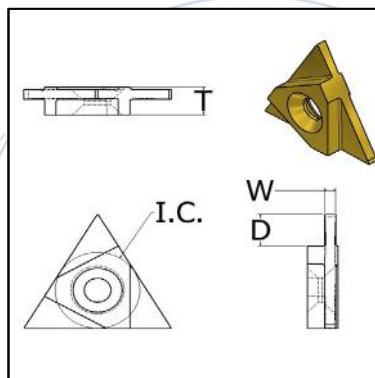

Part #	EDP #	W	D	I.C.	T
TNMC 32	PG1536	.062 - .125	.150	.375	.127
TNMC 43	PG1538	.062 - .147	.156	.500	.189
TNMC 54	PG1540	.125 - .250	.275	.625	.252
TNMC 64	PG1542	.125 - .250	.335	.750	.250
TNMC 66	PG1543	.125 - .375	.335	.750	.375