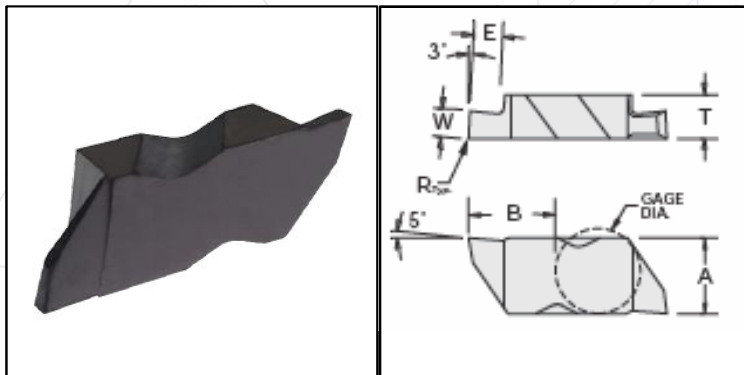

Grooving/K-Notch

Part #	EDP #	W	R	E	T	A
KNP-4213R	PG1502	.213	.005	.250	.255	.453
KNP-4213L	PG1503	.213	.005	.250	.255	.453
KNP-4219R	PG1504	.219-.250	.020	.250	.255	.453
KNP-4219L	PG1505	.219-.250	.020	.250	.255	.453
KNP-4312R	PG1508	.312	.030	.250	.312	.453
KNP-4312L	PG1509	.312	.030	.250	.312	.453
KNP-5250R	PG1510	.250	.020	.375	.380	.688
KNP-5250L	PG1511	.250	.020	.375	.380	.688
KNP-5281R	PG1512	.281-.375	.030	.375	.380	.688
KNP-5281L	PG1513	.281-.375	.030	.375	.380	.688
KNP-6281R	PG1520	.281-.375	.030	.250	.383	.453
KNP-6281L	PG1521	.281-.375	.030	.250	.383	.453